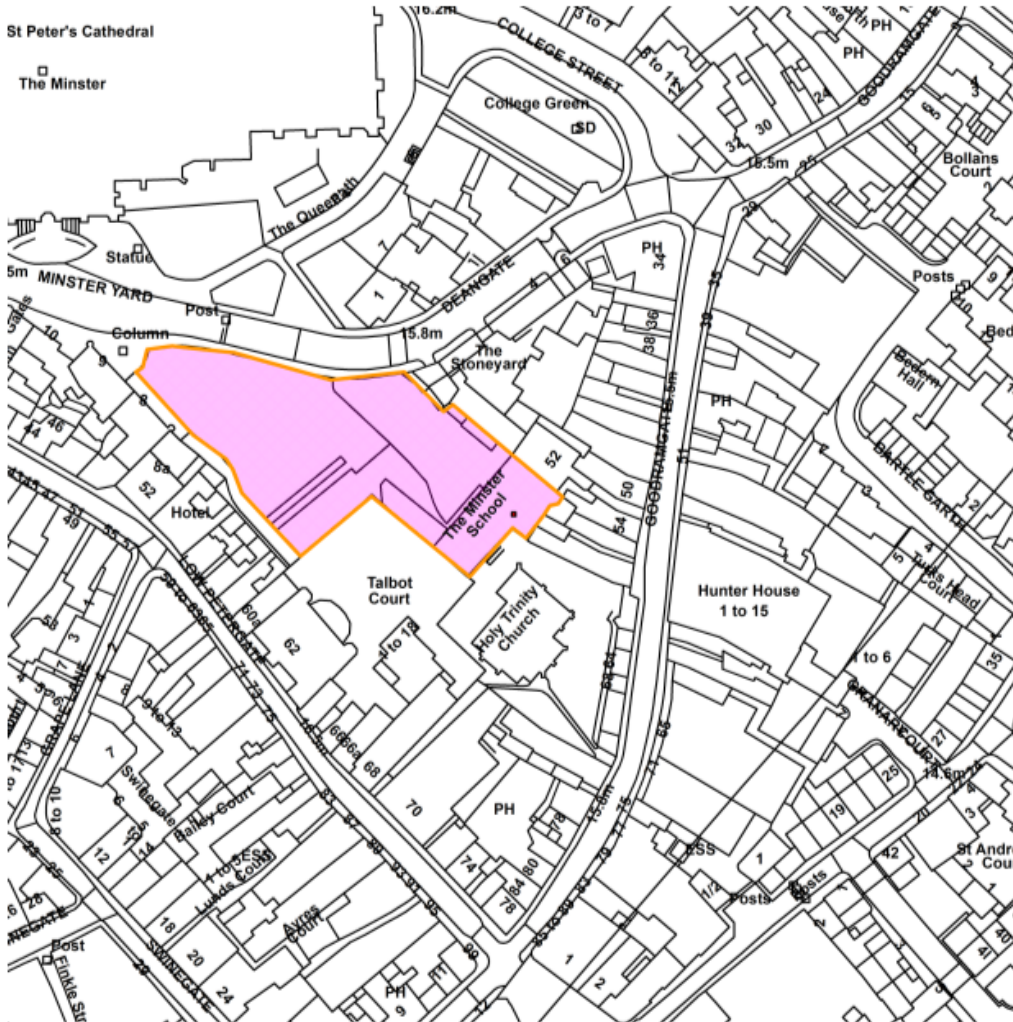

The Minster School, Deangate, York YO1 7JA

21/01535/FUL

Scale : 1:1256

Reproduced from the Ordnance Survey map with the permission of the Controller of Her Majesty's Stationery Office © Crown Copyright 2000.

Unauthorised reproduction infringes Crown Copyright and may lead to prosecution or civil proceedings.

Produced using ESRI (UK)'s MapExplorer 2.0 - <http://www.esriuk.com>

Organisation	City of York Council
Department	Directorate of Place
Comments	Site Location Plan
Date	23 November 2021
SLA Number	